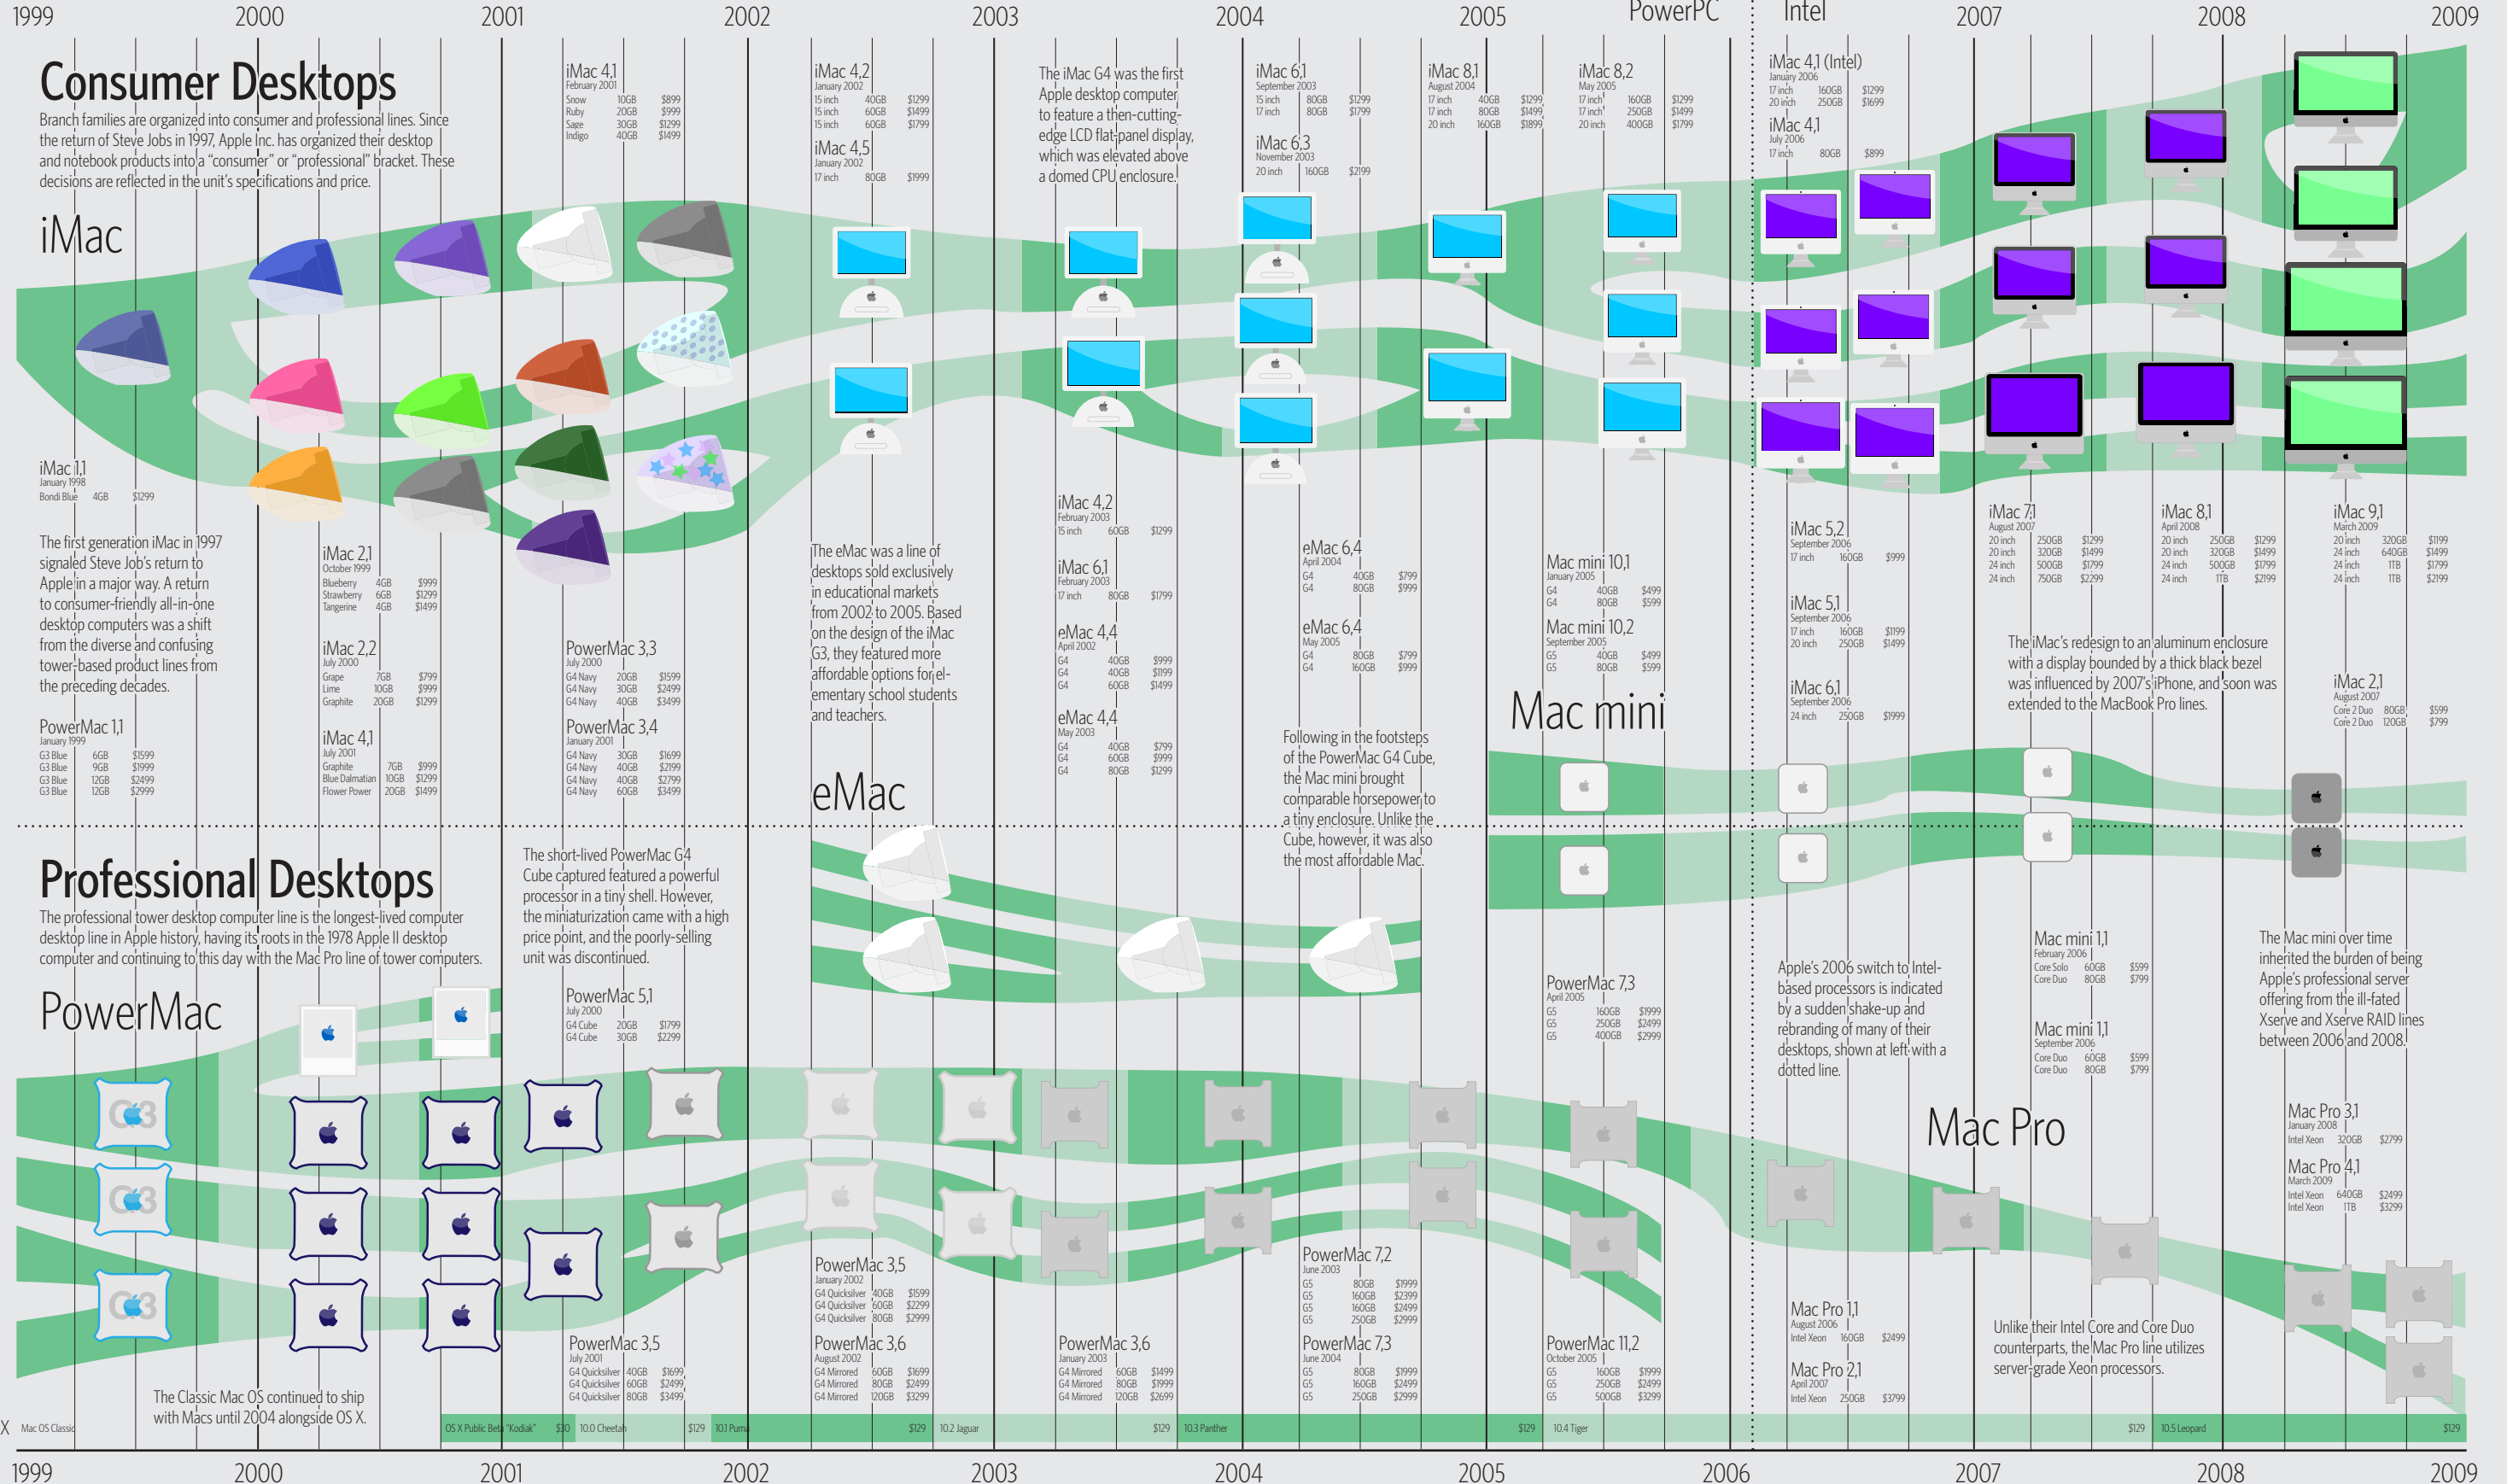

Apple DESKTOP FAMILY TREE

Width of desktop and server family branches correlates to the unit's value score. Valuation determined by the computer's processing power per dollar spent in original purchase price. The resultant ratio is weighted relative to other models in a given financial quarter. No purchasing advice intended.